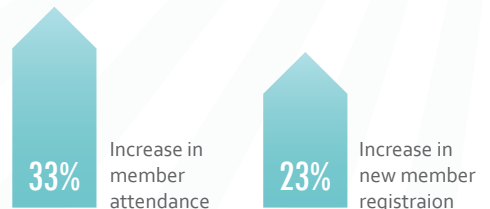

MOBILE APPS IMPACT ON BUSINESS